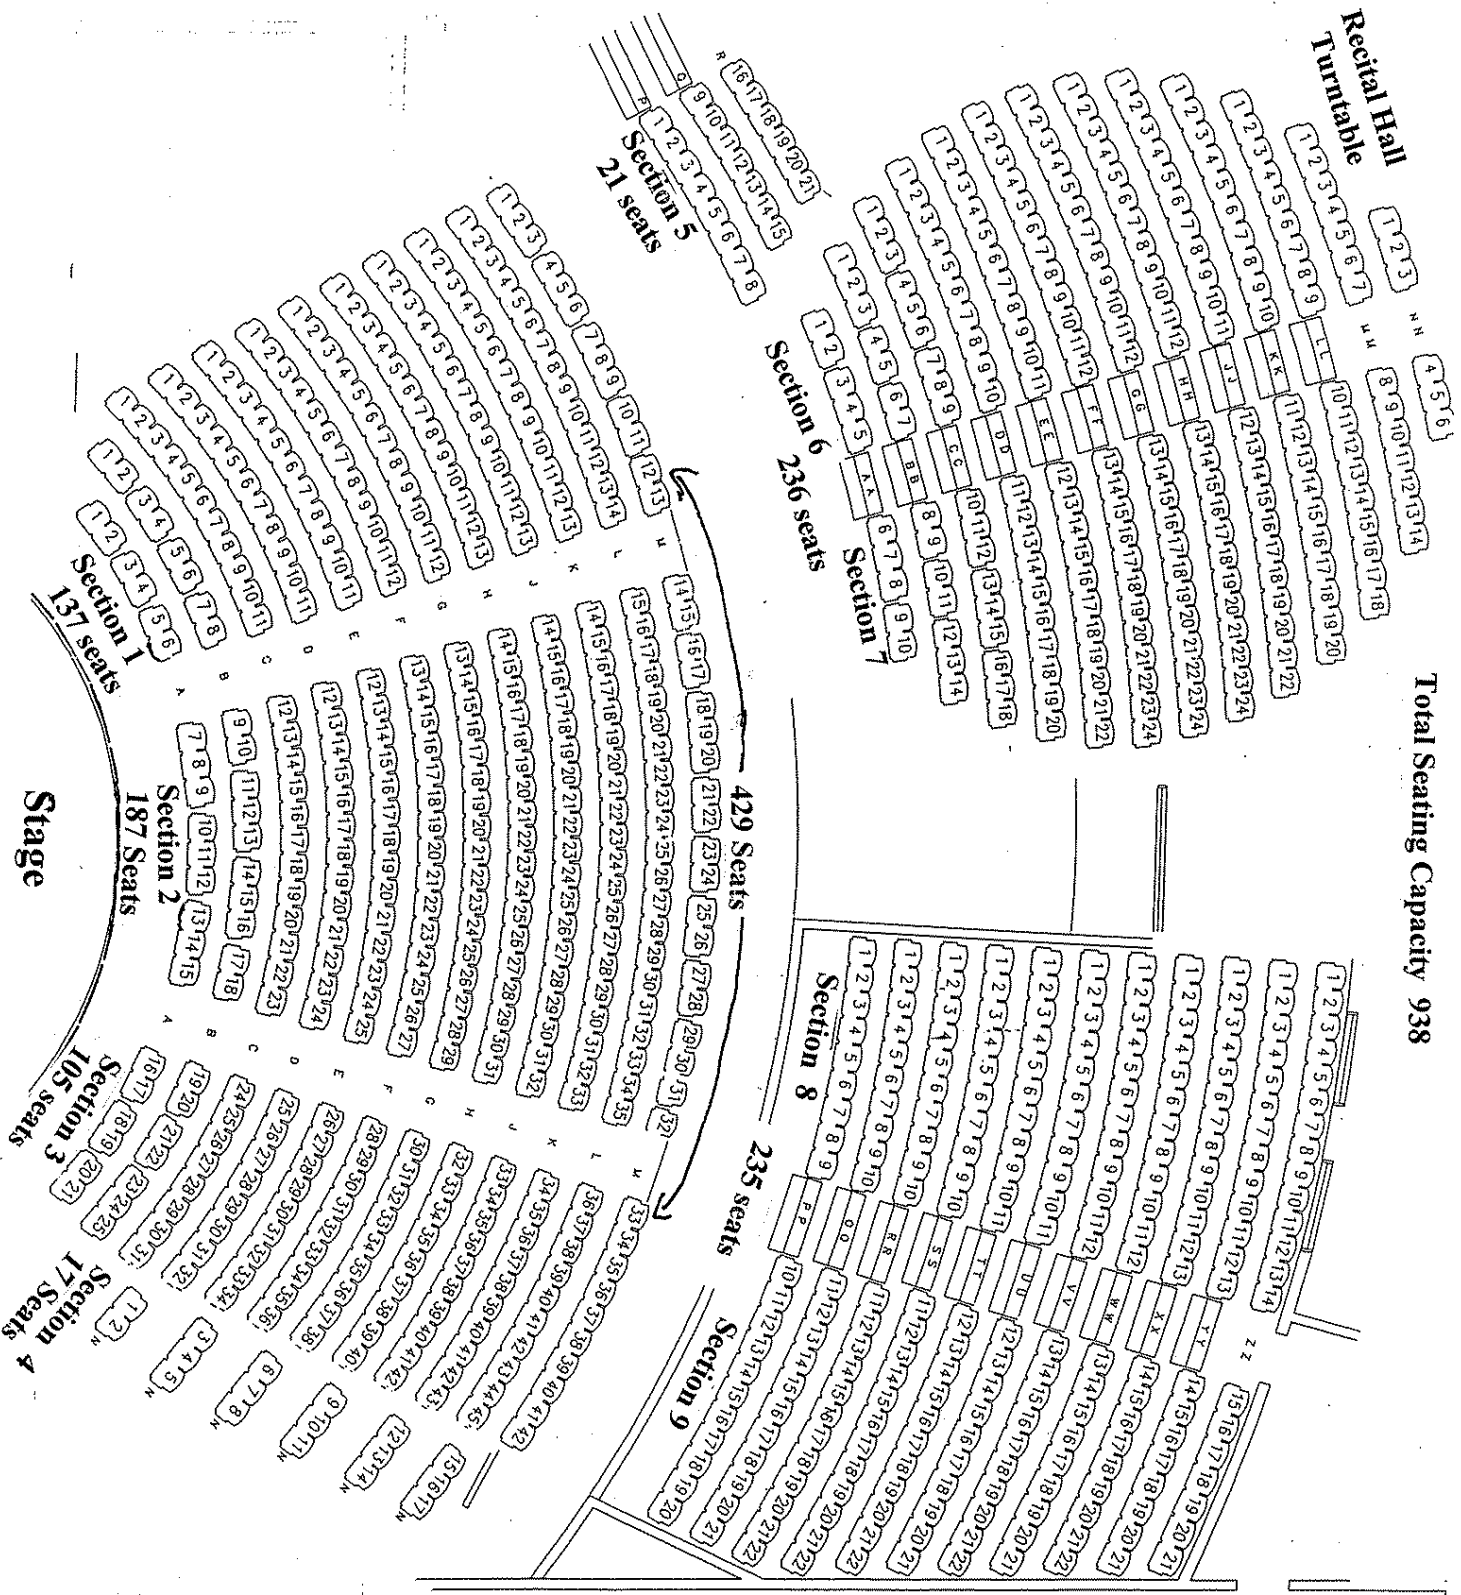

Timberlane Performing Arts Center Seating Chart

Total Seating Capacity 938

Timberlane Performing Arts Center Seating Chart

Total Seating Capacity 938