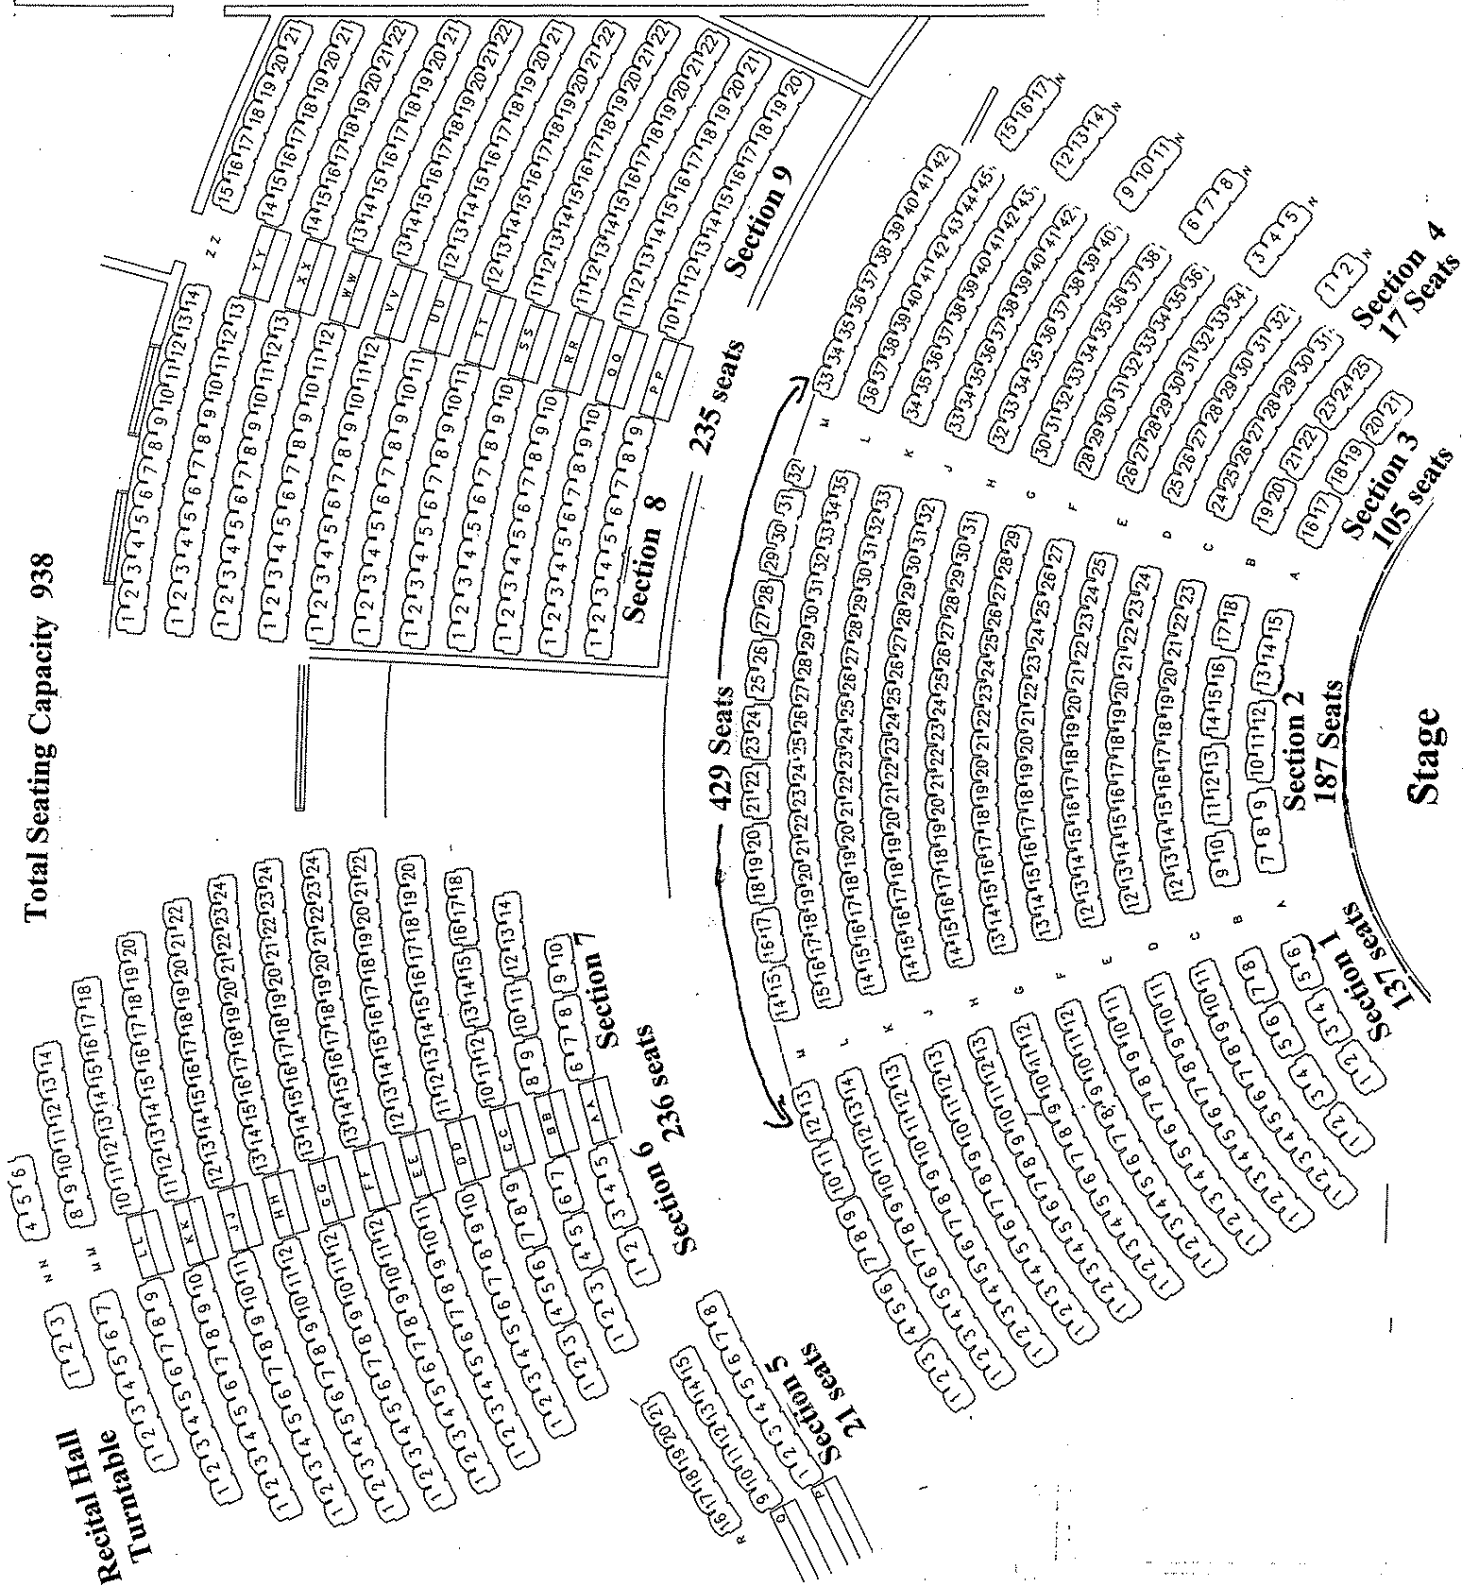

Timberlane Performing Arts Center Seating Chart

Total Seating Capacity 938

Timberlane Performing Arts Center Seating Chart

Total Seating Capacity 938